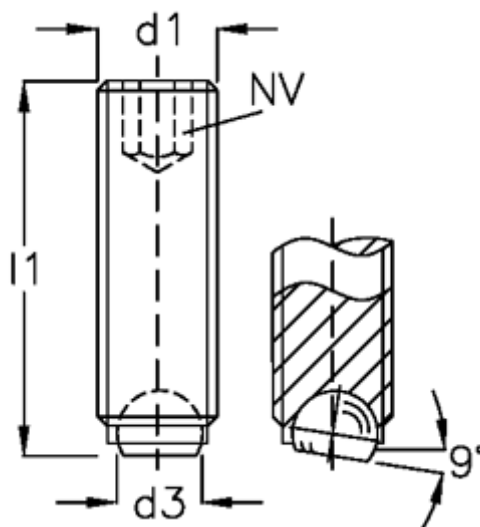

Article number: 209055971

Description: E+G Ball point screw
GN 605-M4-6-BN

Measures

d1	= M4
d2	= 2.5
d3	= 1.8
Internal hexagon	= 2
l1	= 6